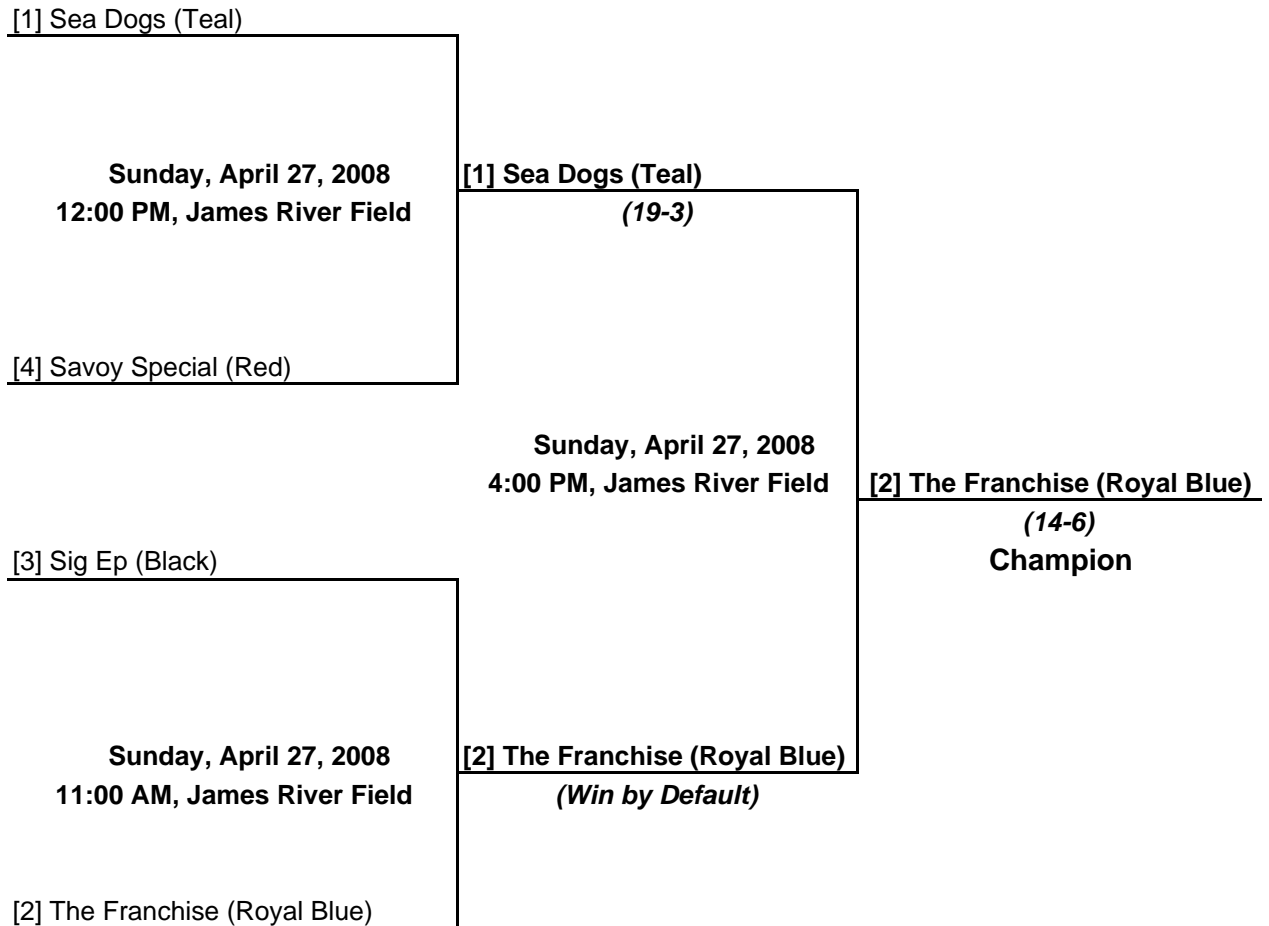

Christopher Newport University  
Office of Recreational Services  
Intramural Sports  
Softball  
-Men's Tournament Bracket-

Teams on the bottom of a match-up are responsible for bringing alternate jerseys  
Sponsored by the Office of Recreational Services  
-recreation.cnu.edu-