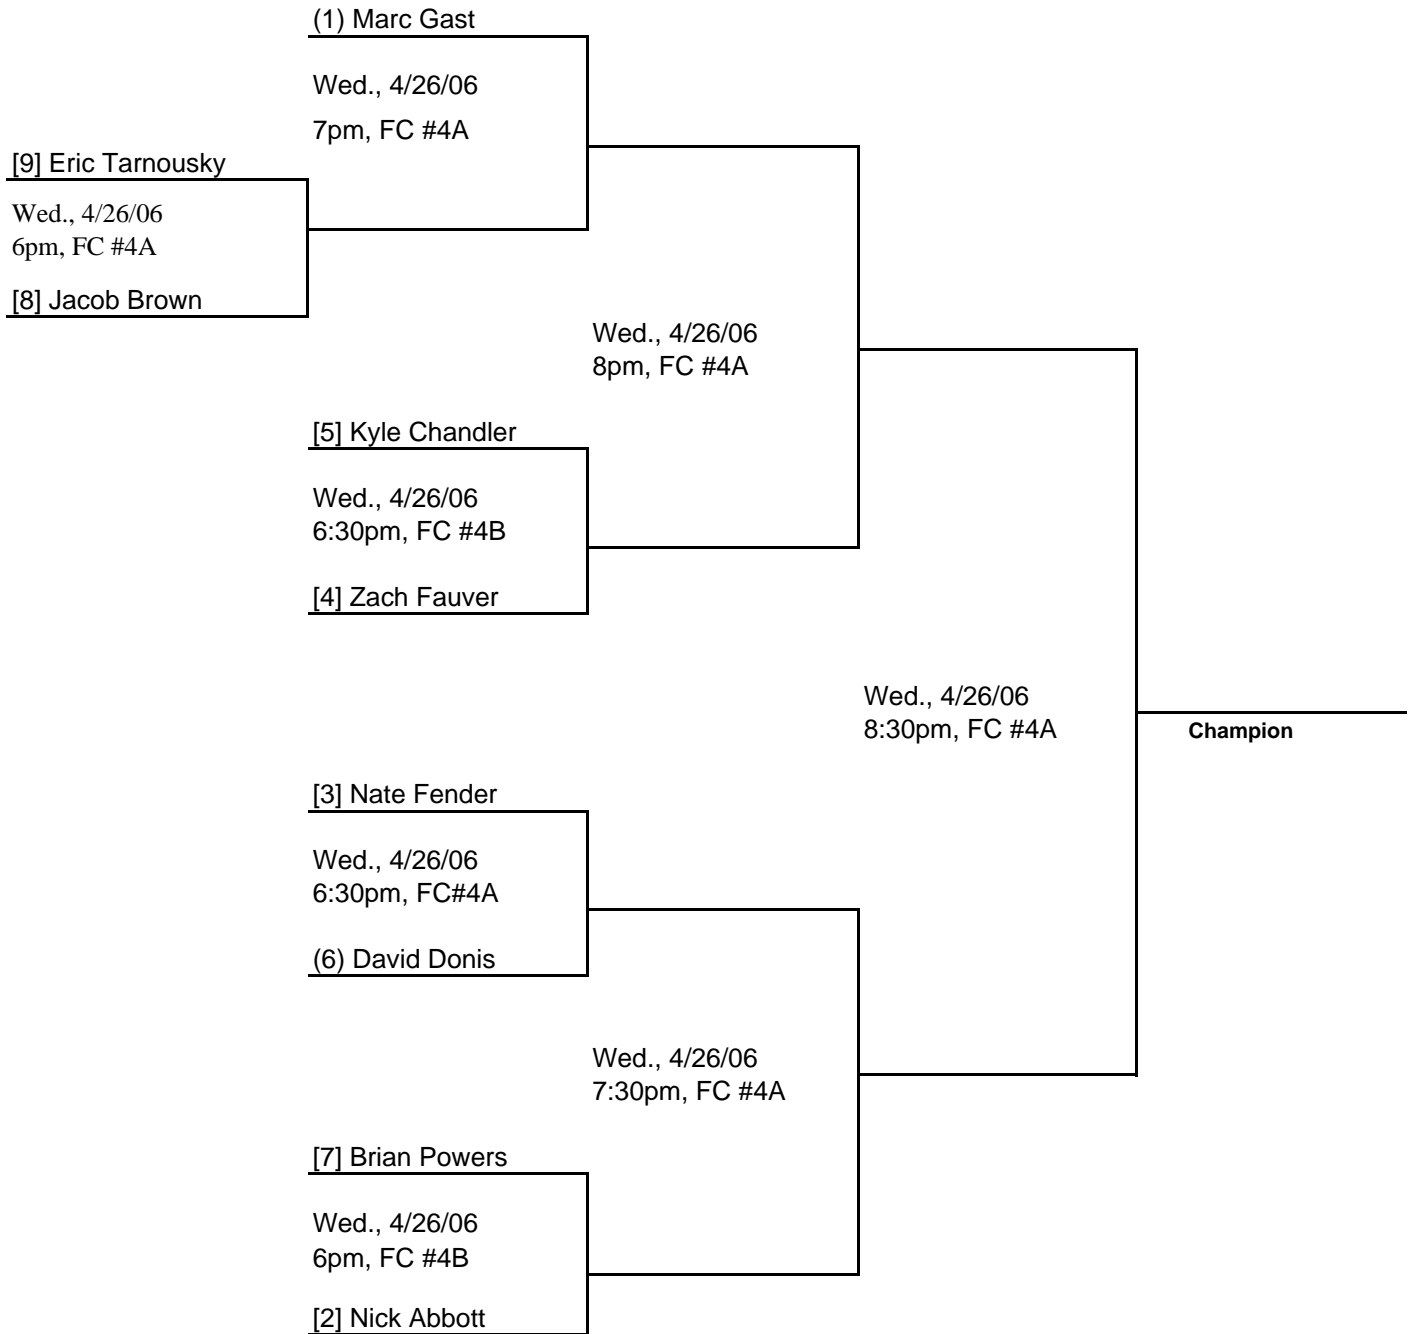

**Christopher Newport University  
Intramural Sports  
Table Tennis - Men's Singles  
Championship Tournament**

**All participants must present a valid CNU ID card to play!**  
**Intramural Sports is a program of the Office of Recreational Services**  
[recreation.cnu.edu](http://recreation.cnu.edu)