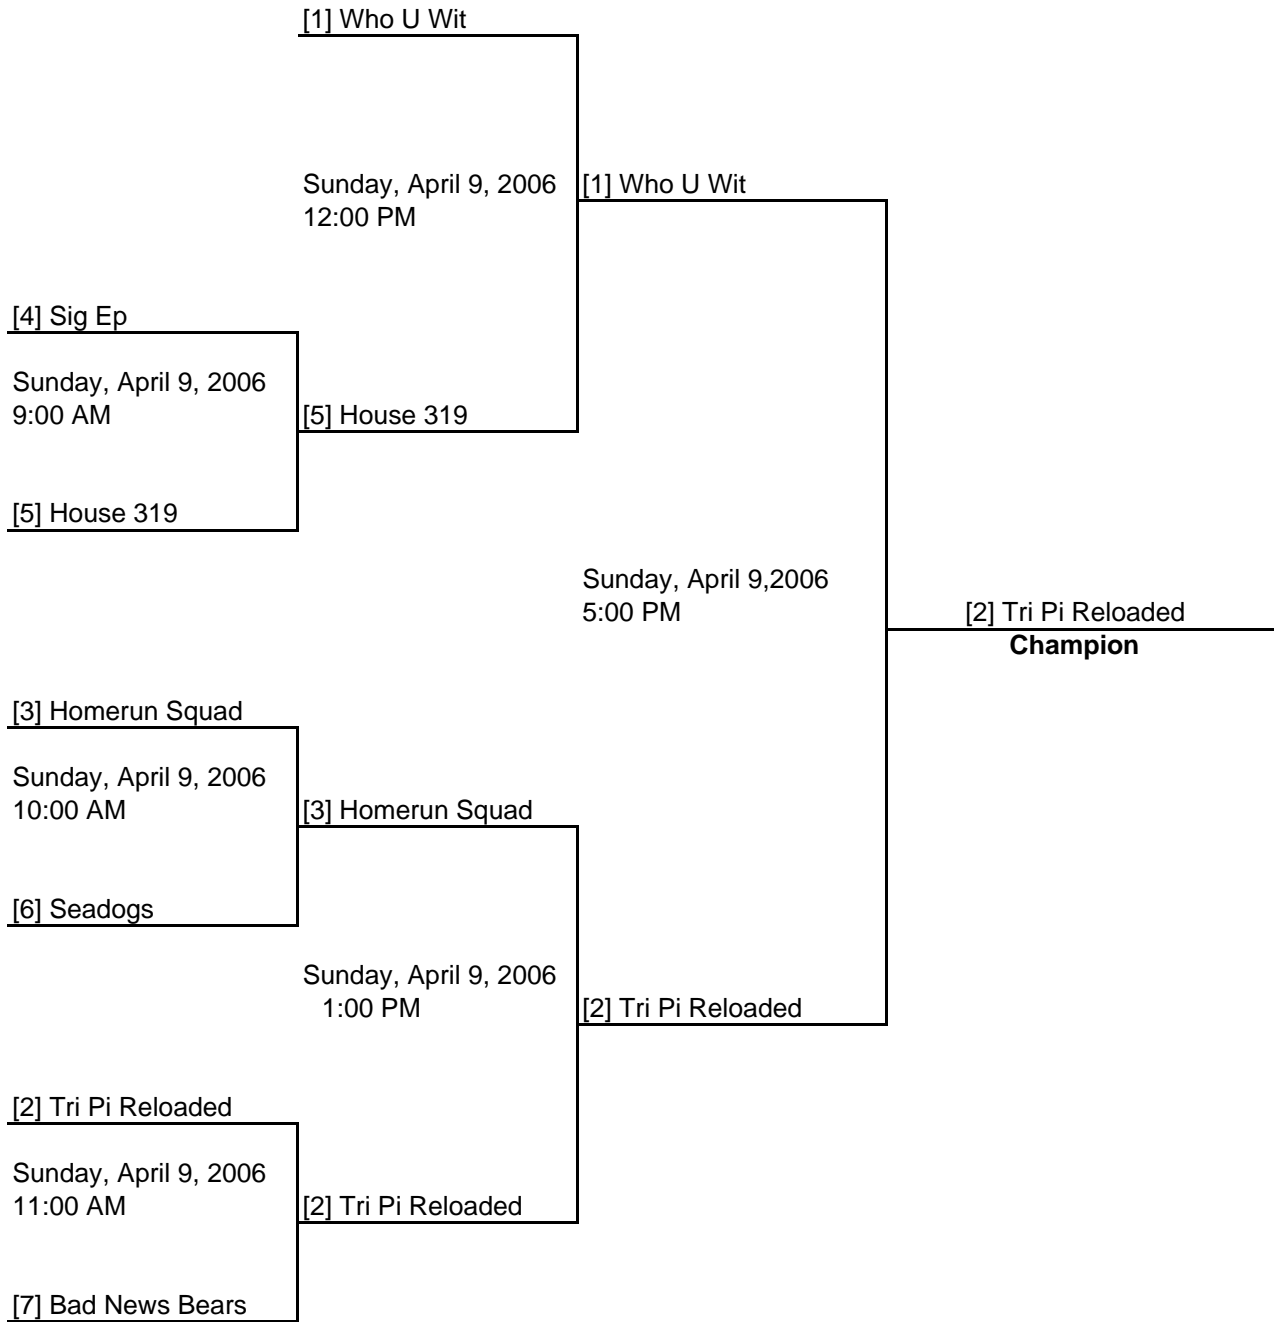

Christopher Newport University Intramural Sports Softball - Men's Championship Tournament

All Participants must present a valid CNU ID card to play!
Intramural Sports is a program area of the Office of Recreational Services
recreation.cnu.edu