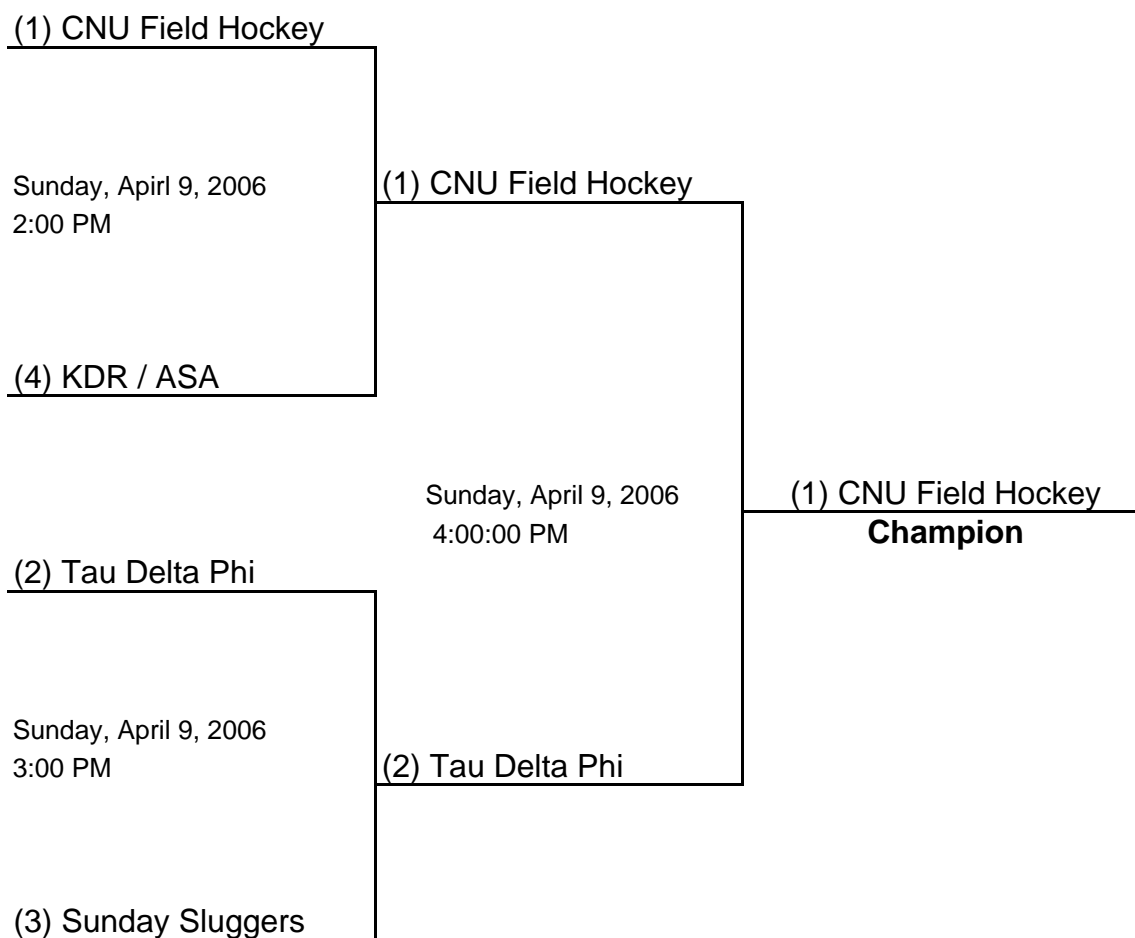

**Christopher Newport University  
Intramural Sports  
Softball - Coed  
Championship Tournament**

**All participants must present a valid CNU ID card to play!**  
**Intramural Sports is a program area of the Office of Recreational Services**  
**recreation.cnu.edu**