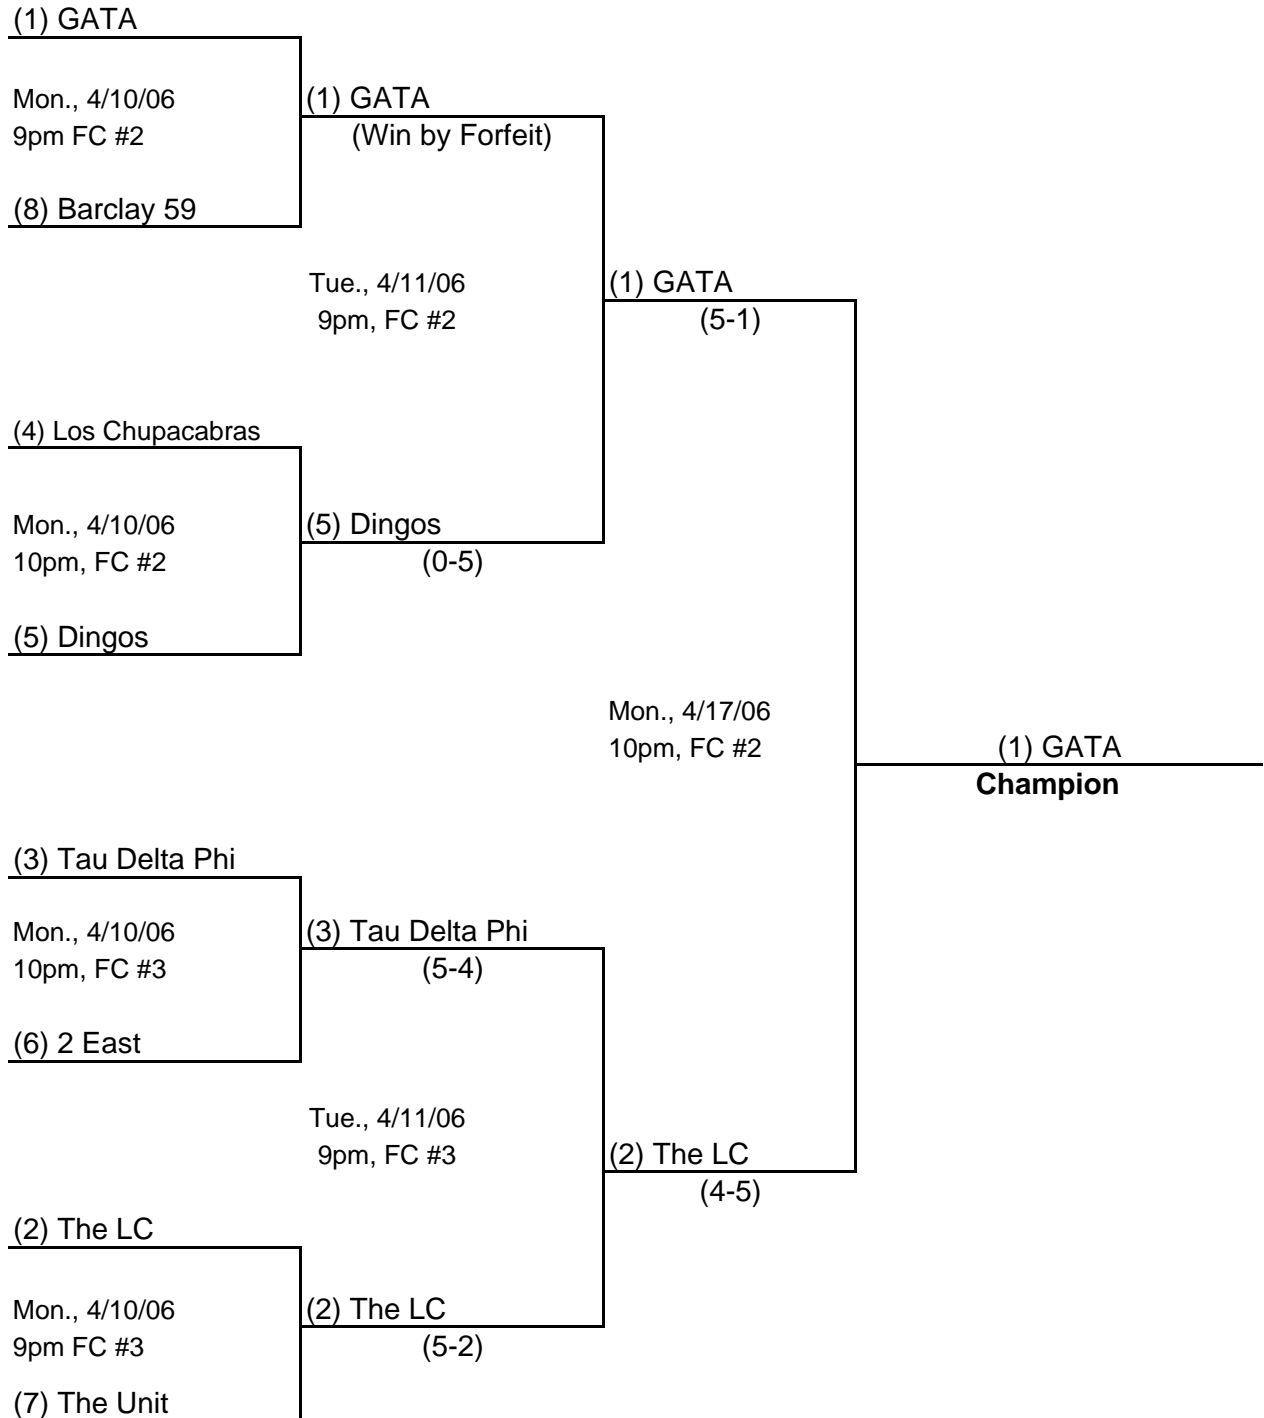

# Christopher Newport University Intramural Sports Dodgeball - Men's Championship Tournament

**All participants must present a valid CNU ID card to play!**  
**Intramural Sports is a program of the Office of Recreational Services**  
[recreation.cnu.edu](http://recreation.cnu.edu)