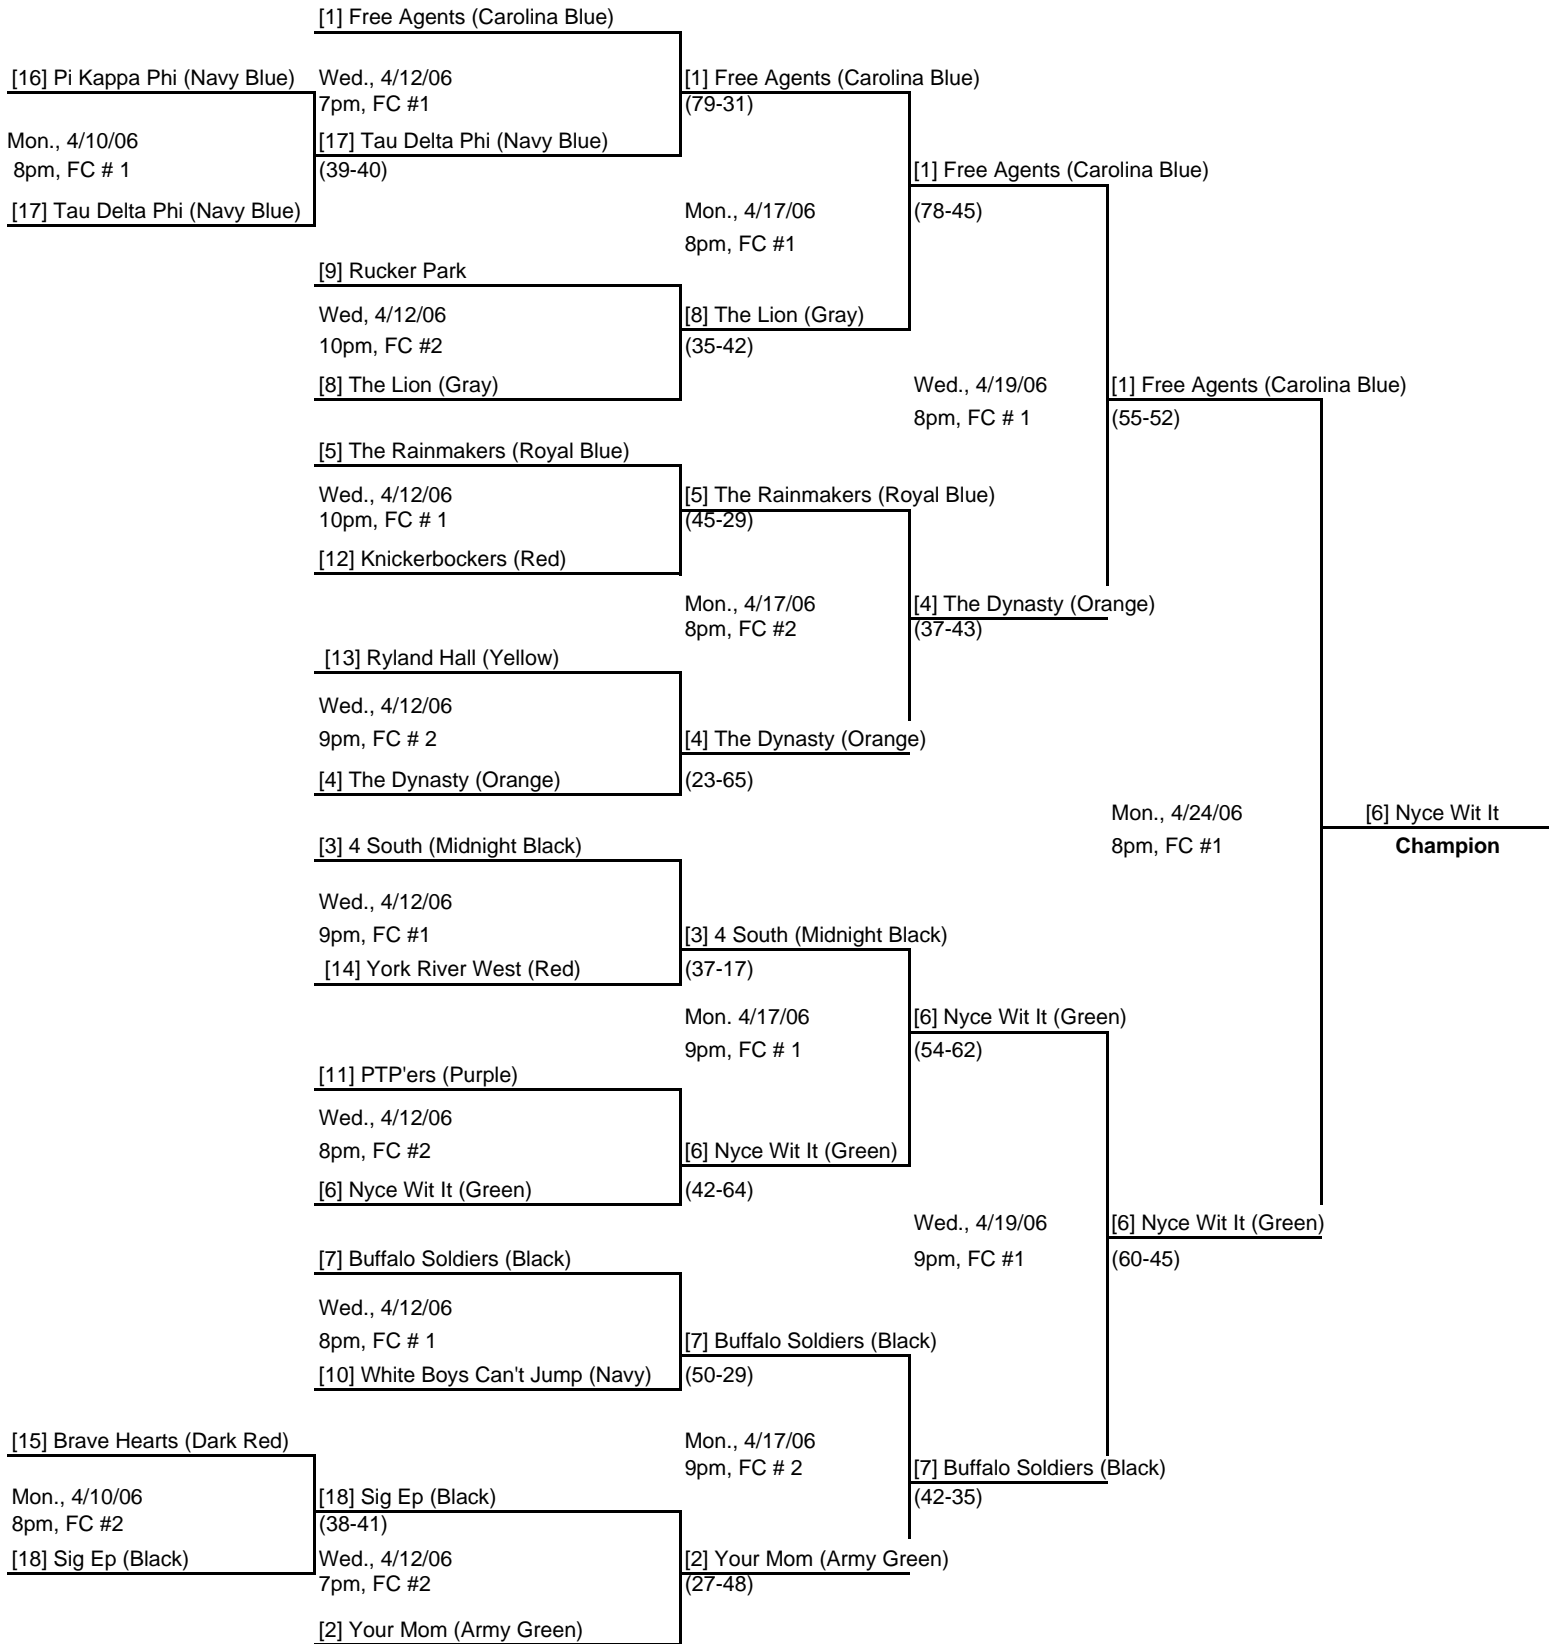

# Christopher Newport University Intramural Sports Basketball (5v5) Men's Championship Tournament

**All participants must present a valid CNU ID card to play!**  
**Intramural Sports is a program of the Office of Recreational Services**  
[recreation.cnu.edu](http://recreation.cnu.edu)